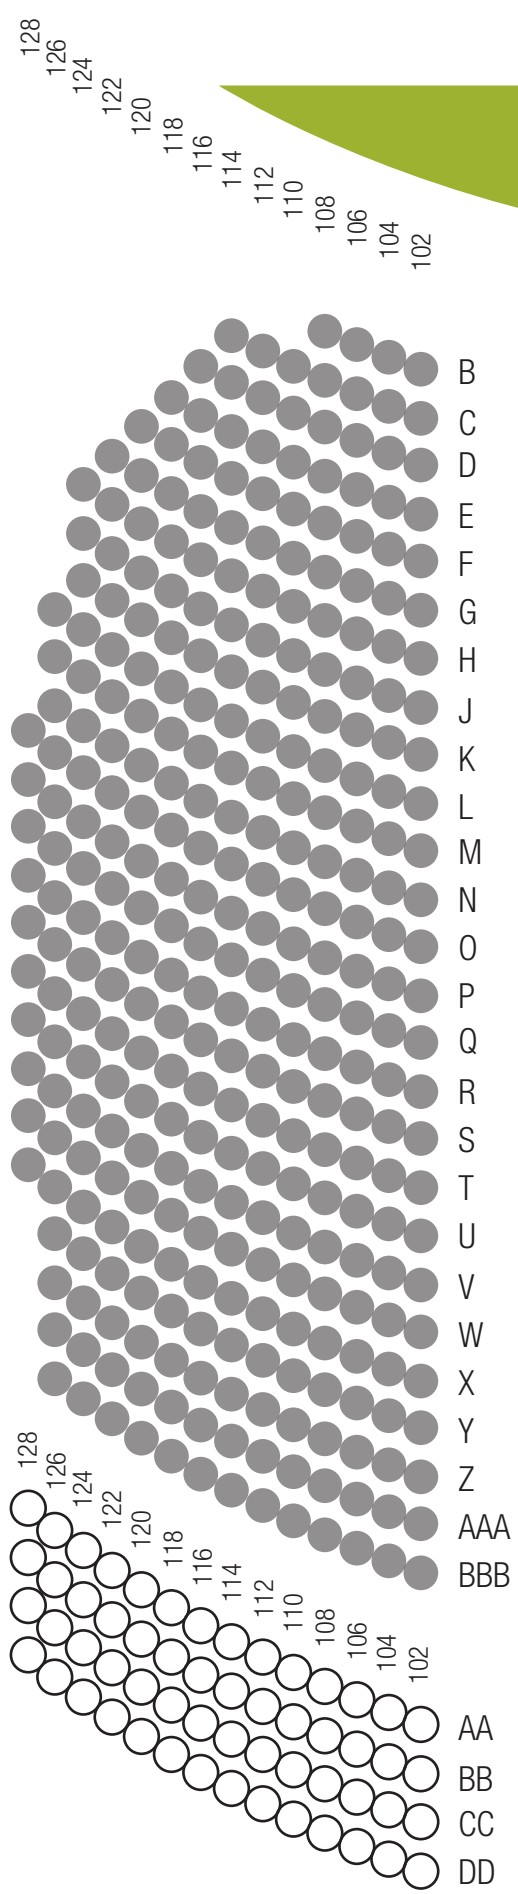

# STAGE

SOUND

- ORCHESTRA
- LOGE
- BALCONY

# UPAC SEATING CHART