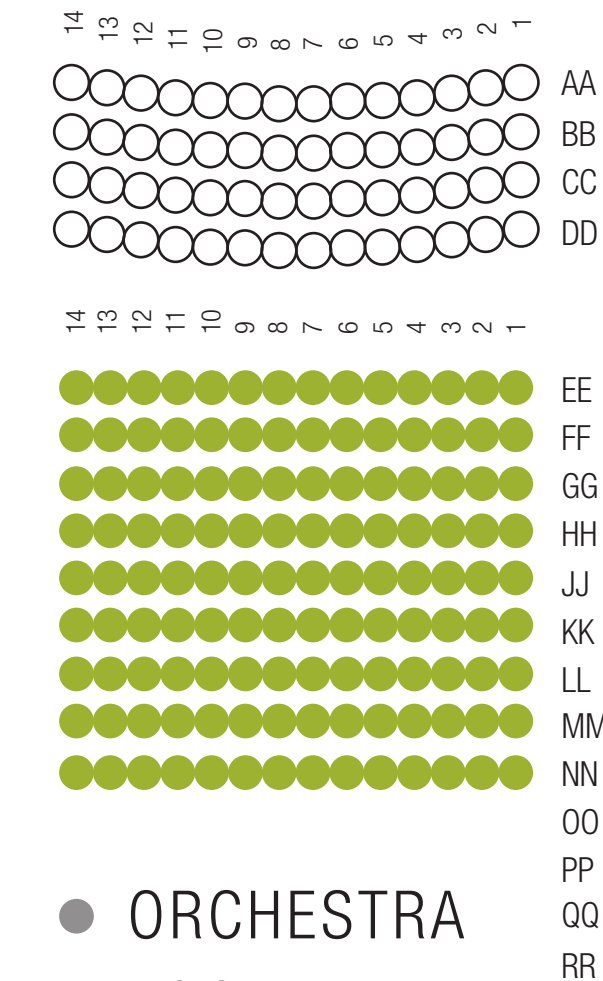

# STAGE

SOUND

- ORCHESTRA
- LOGE
- BALCONY

# UPAC SEATING CHART