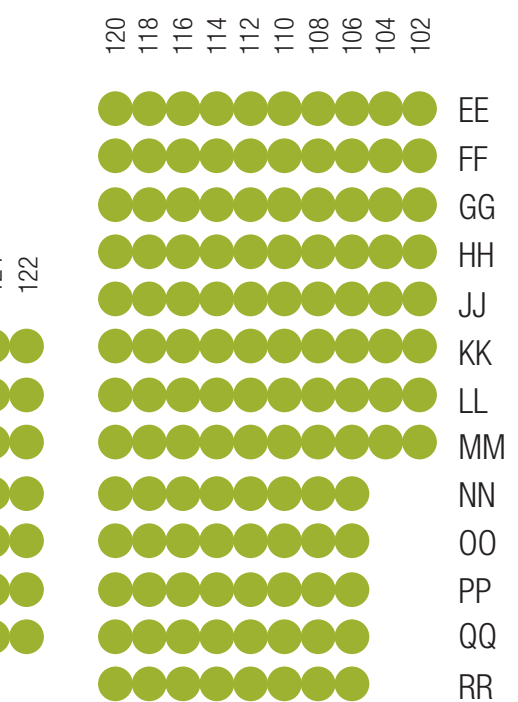

# STAGE

SOUND

- ORCHESTRA
- LOGE
- BALCONY

# UPAC SEATING CHART