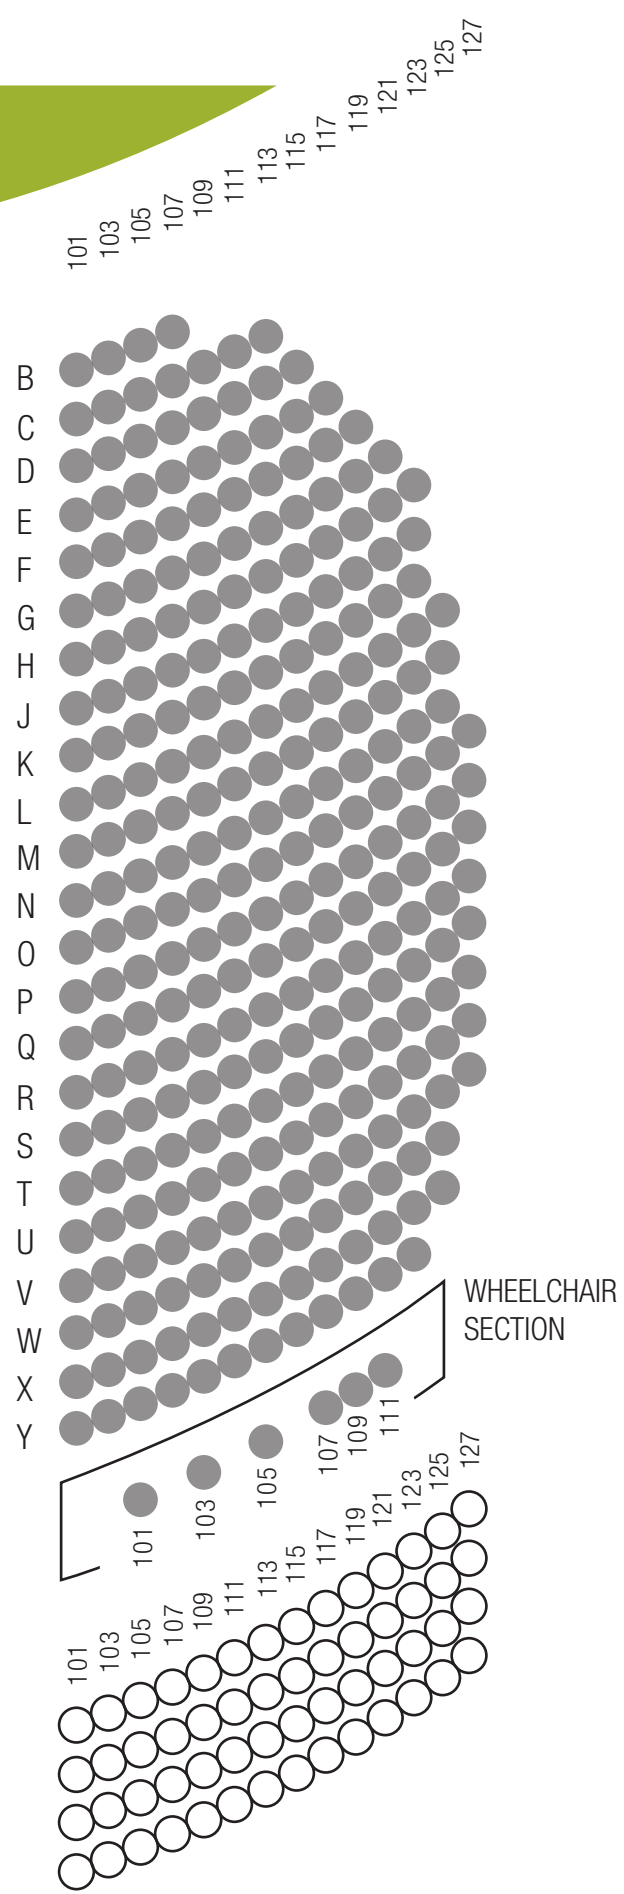

# STAGE

SOUND

- ORCHESTRA
- LOGE
- BALCONY

# UPAC SEATING CHART